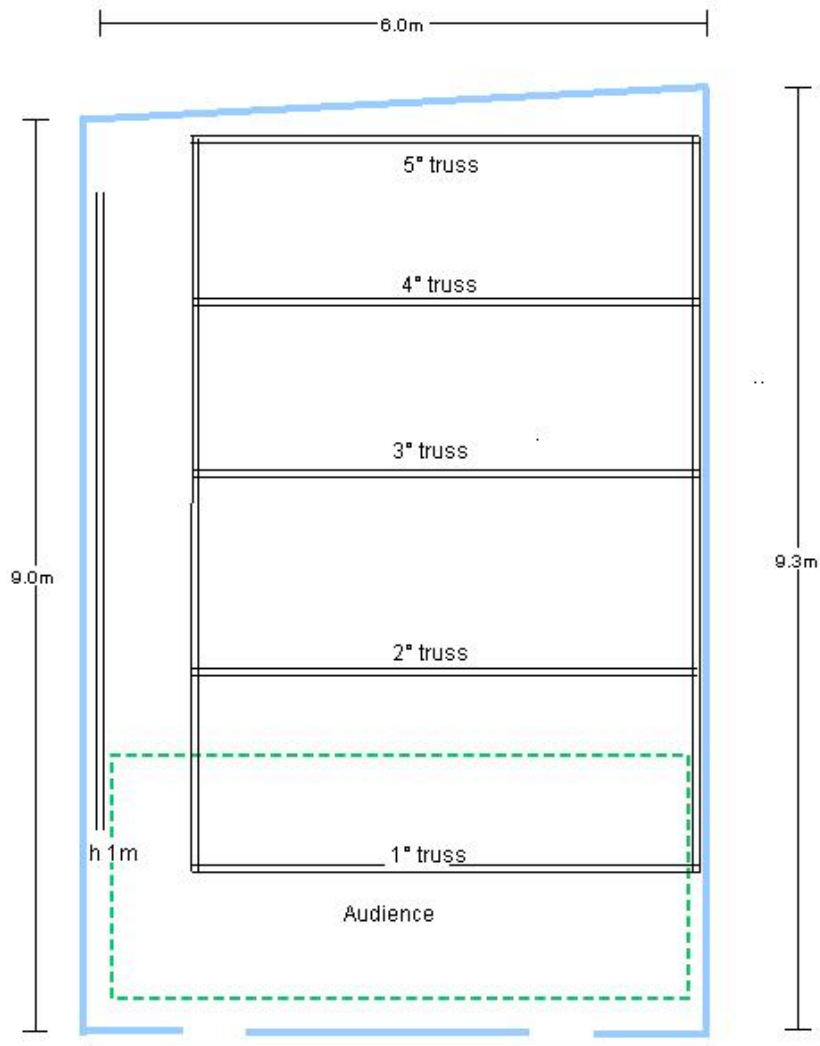

Spazio Teatrale T.OFF
Via Nazario, 6 - Cagliari