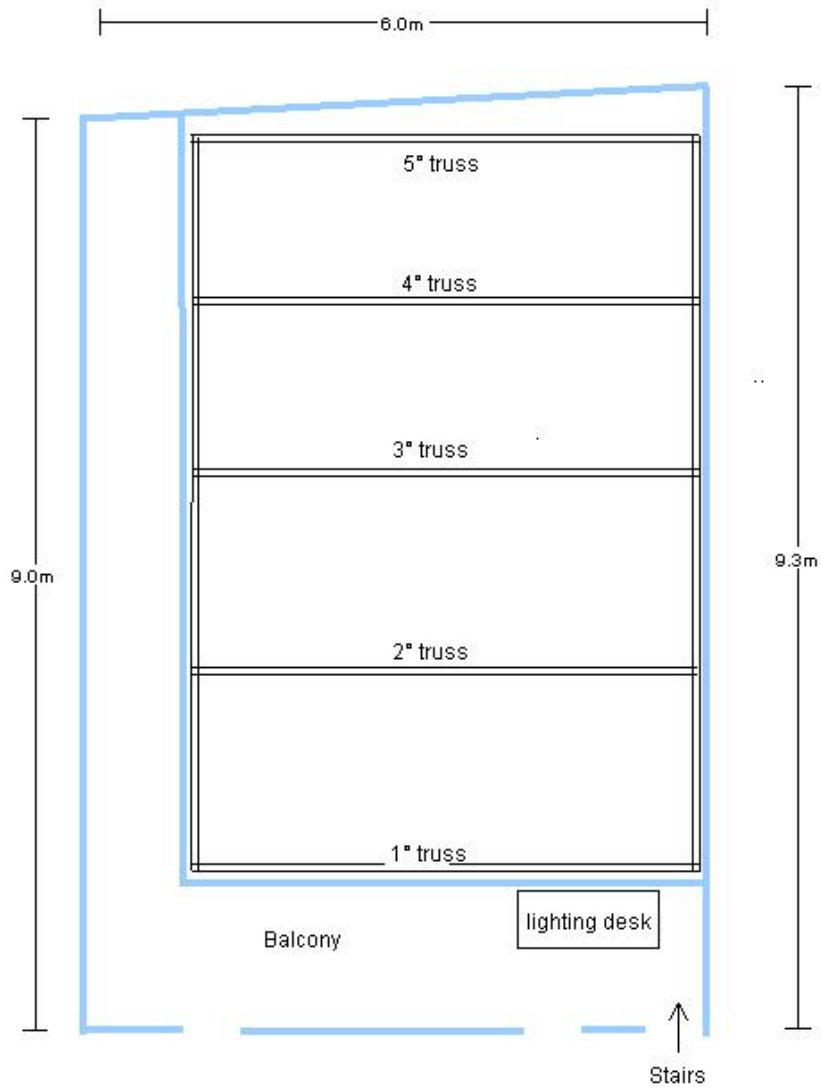

Ground Floor

1°Floor